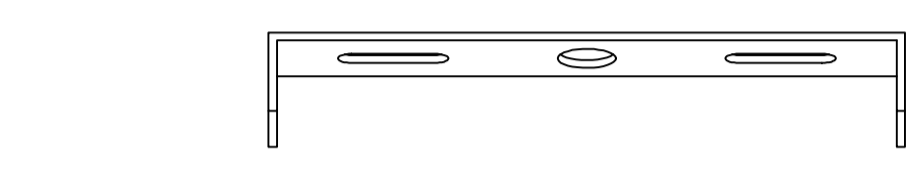

GLOBO

LIGHTING

www.globo-lighting.com

15885H

B

A

B

1x MAX LED 10W E27
220-240V~ 50/60Hz

6

excl.

1x MAX LED 10W E27