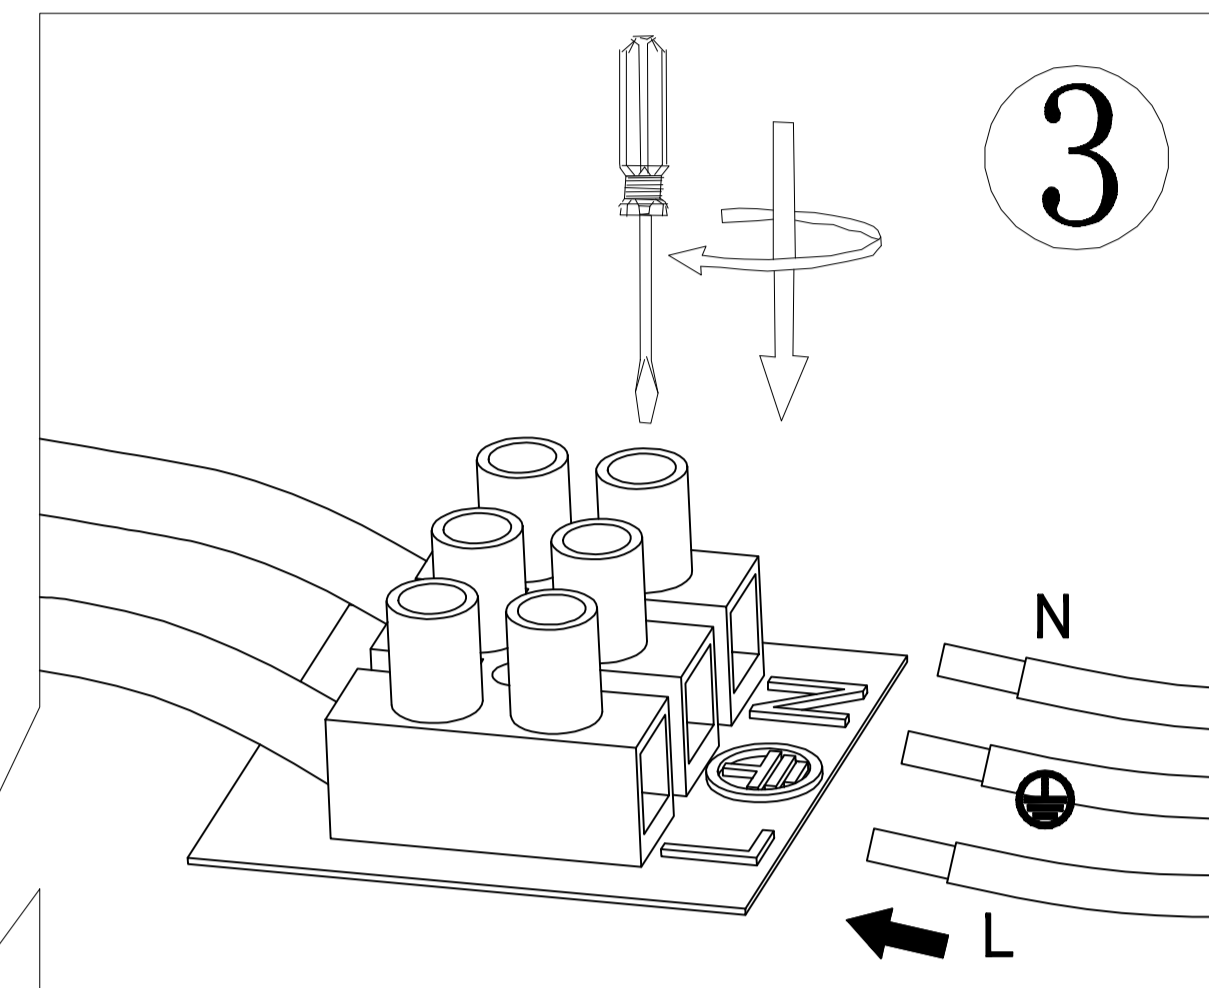

GLOBO

LIGHTING

www.globo-lighting.com

15885H

B

A

B

1x MAX LED 10W E27
220-240V~ 50/60Hz

6

excl.

1x MAX LED 10W E27