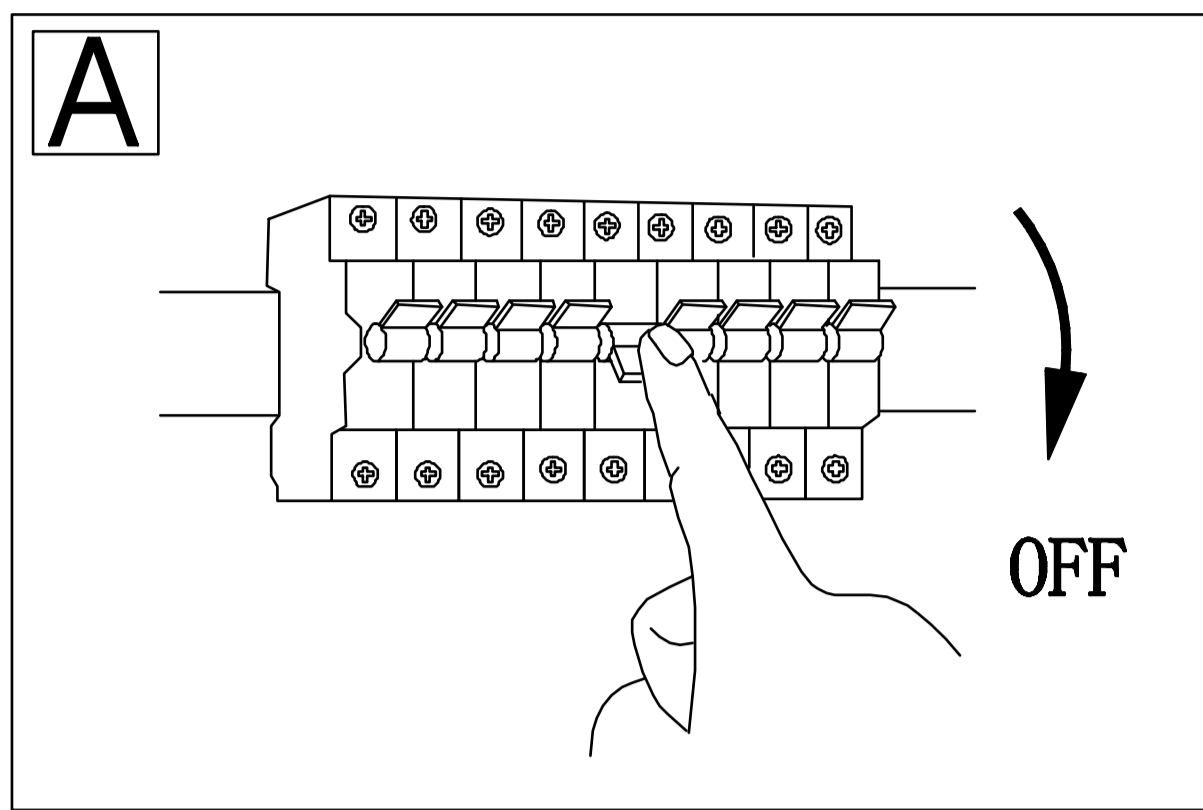

GLOBO

LIGHTING

www.globo-lighting.com

15885H

B

A

B

1x MAX LED 10W E27
220-240V~ 50/60Hz