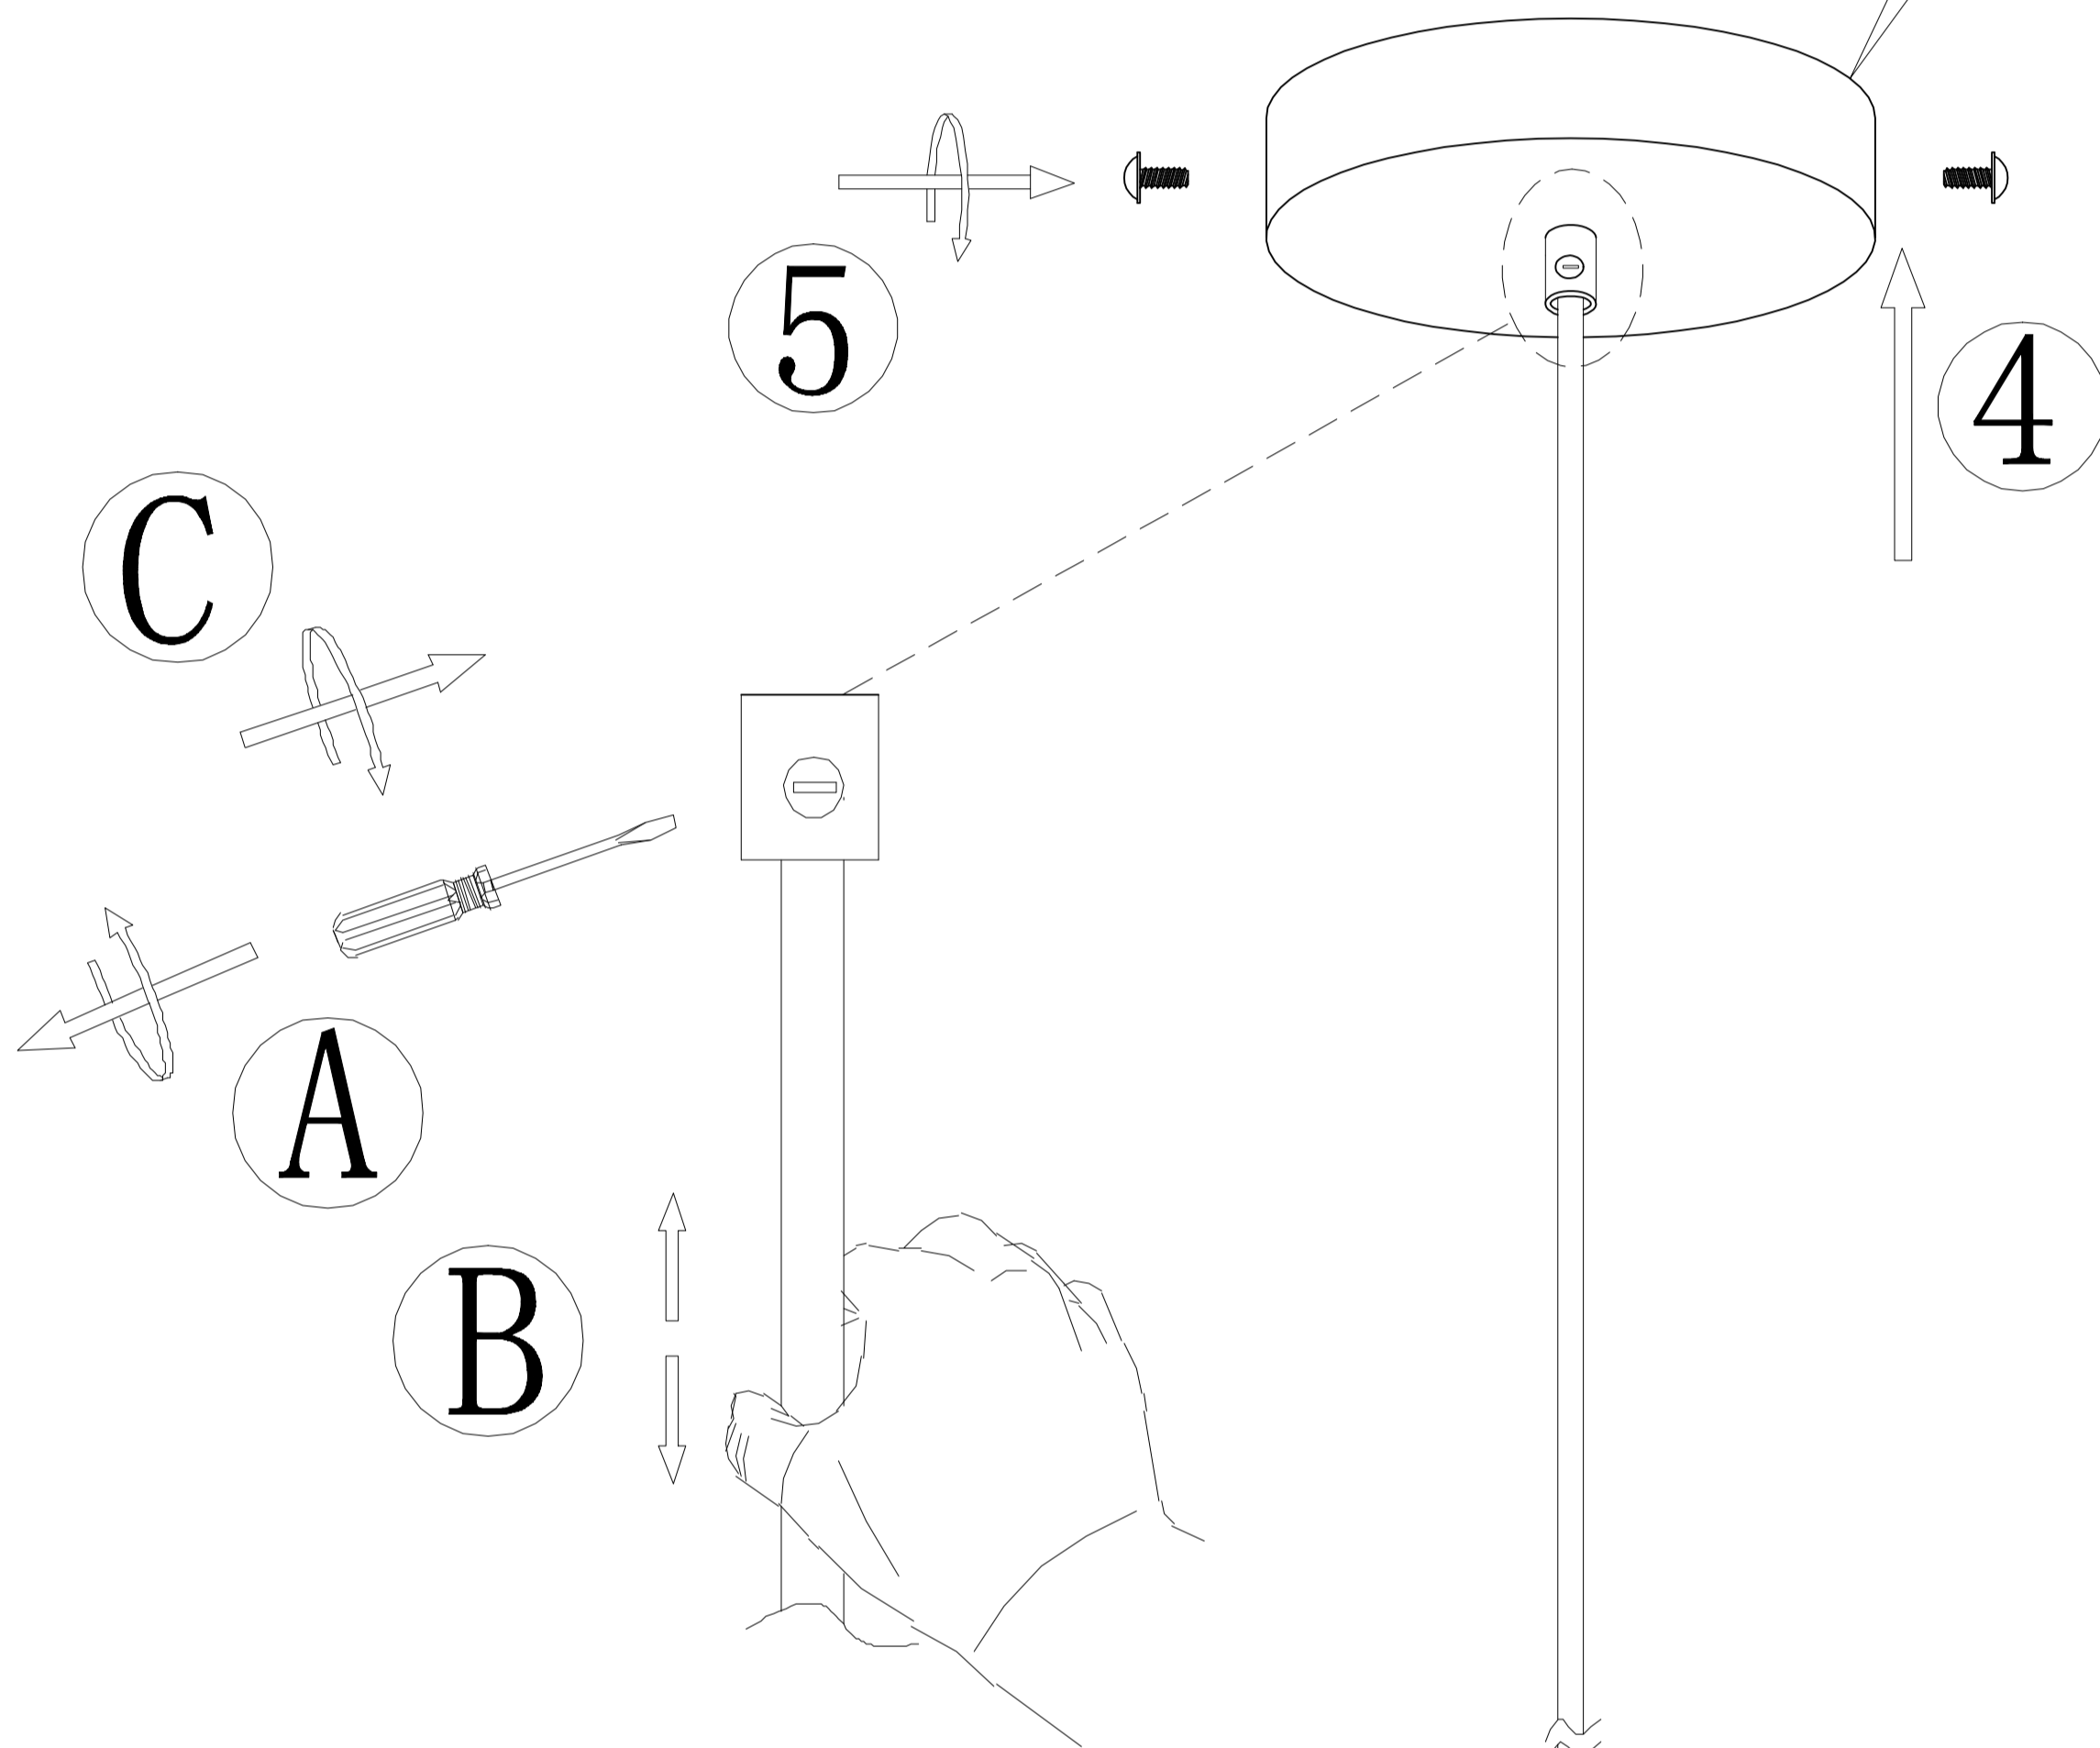

GLOBO

LIGHTING

www.globo-lighting.com

15885H

B

A

B

1x MAX LED 10W E27
220-240V~ 50/60Hz

6

excl.

1x MAX LED 10W E27