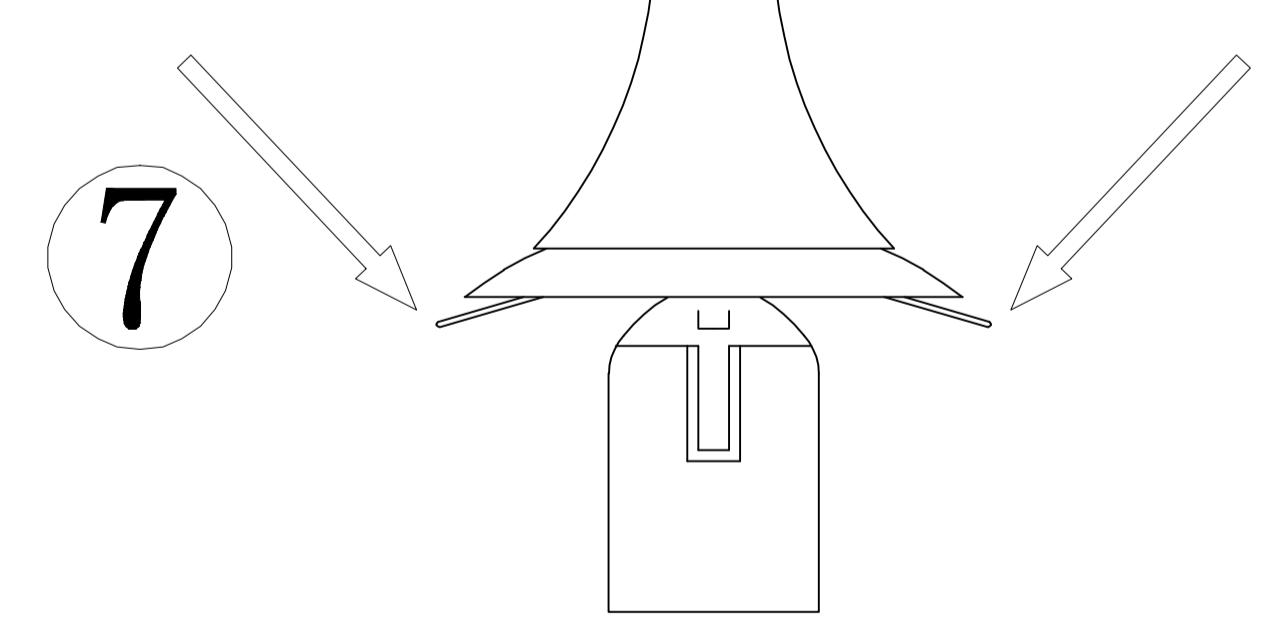

GLOBO

LIGHTING

www.globo-lighting.com

15885H

B

A

B

1x MAX LED 10W E27
220-240V~ 50/60Hz