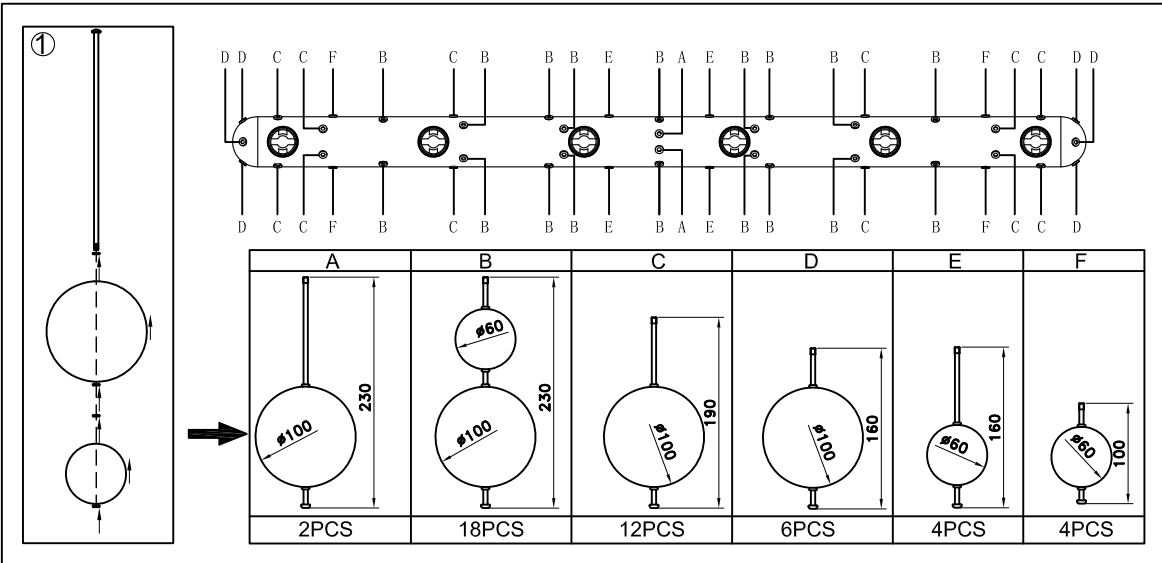

GLOBO

LIGHTING

B

15633H1A
15633H1S
15633H1O

GLOBO Handels GmbH
Gewerbstrasse 3
A-9184 Sankt Peter AUSTRIA
www.globo-lighting.com
office@globo-lighting.com