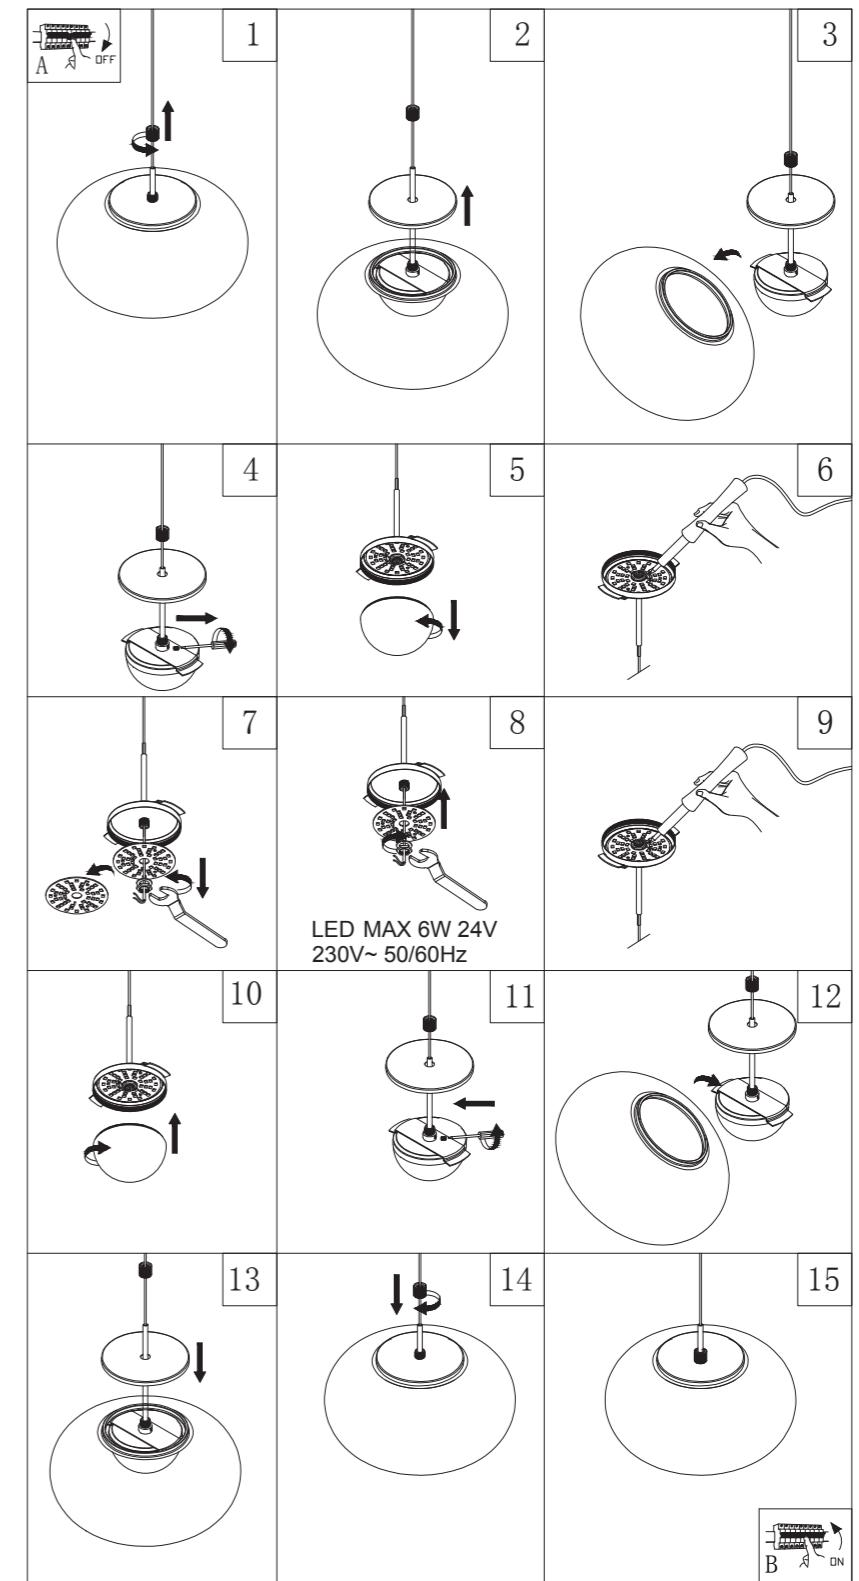

Light source disassembly diagram