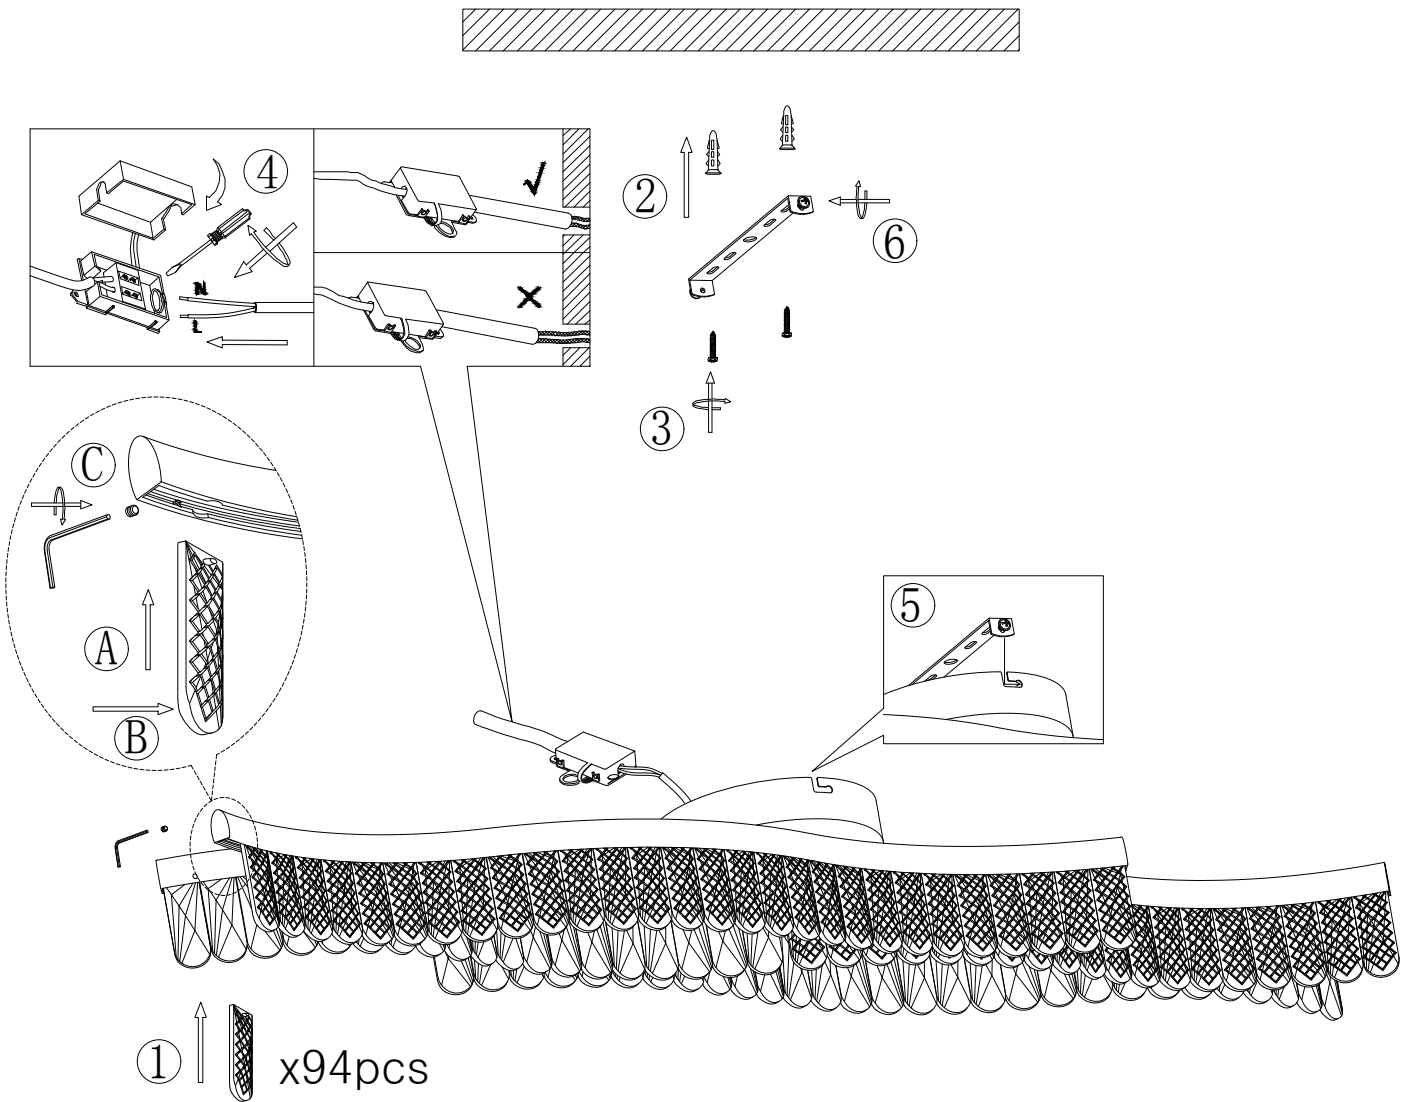

# GLOBO

LIGHTING

www.globo-lighting.com

67348D

67348DG

35W LED DC 36V  
220-240V~ 50/60Hz