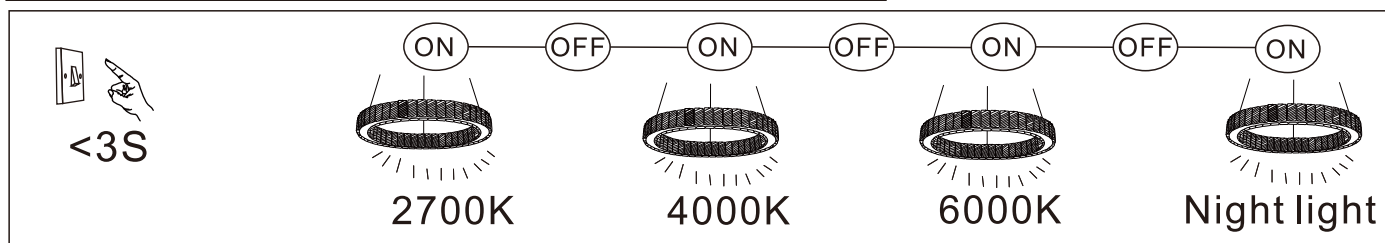

GLOBO Handels GmbH
Gewerbestr. 3
A-9184 Sankt Peter
AUSTRIA