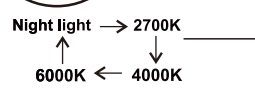

OFF
LM ↓
2700K

GLOBO Handels GmbH
Gewerbestr. 3
A-9184 Sankt Peter
AUSTRIA