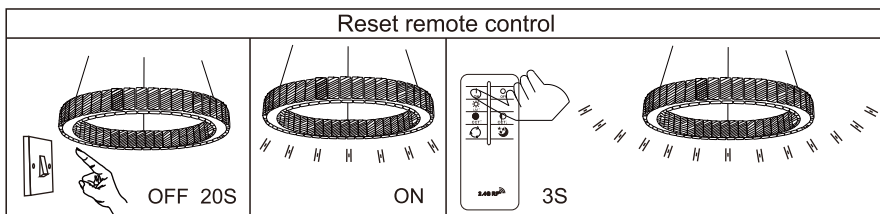

GLOBO Handels GmbH
Gewerbestr. 3
A-9184 Sankt Peter
AUSTRIA