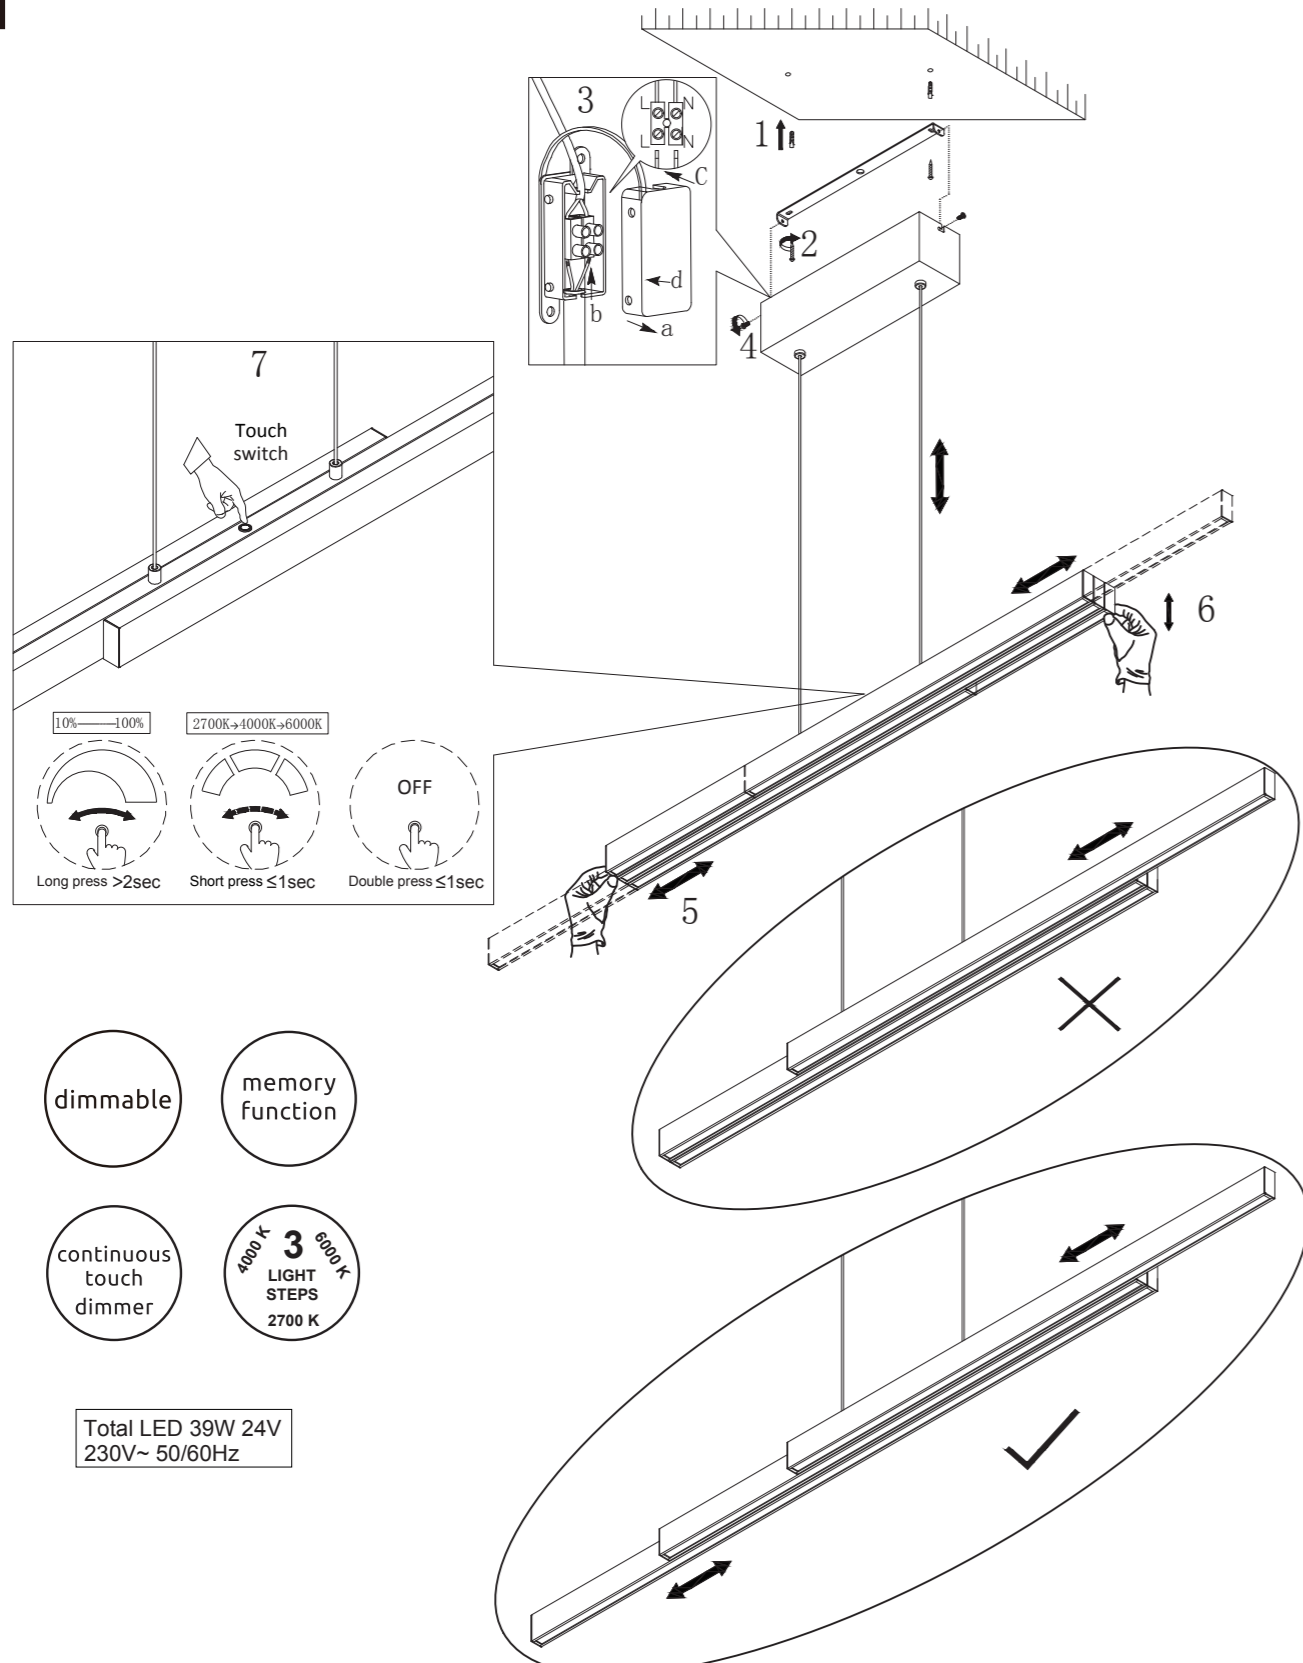

B

GLOBO

LIGHTING

17016A/17016/17016G

- dimmable
- memory function
- continuous touch dimmer
- 4000 K 3 5000 K LIGHT STEPS 2700 K

Total LED 39W 24V
230V~ 50/60Hz

Light source disassembly diagram

Lichtquelle/Light Source: