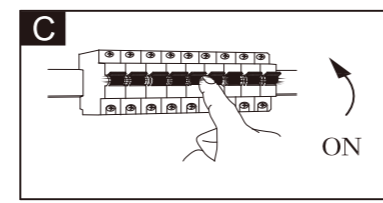

B

GLOBO

LIGHTING

17016A/17016/17016G

- dimmable
- memory function
- continuous touch dimmer
- 4000 K 3 5000 K LIGHT STEPS 2700 K

Total LED 39W 24V
230V~ 50/60Hz

Light source disassembly diagram

Lichtquelle/Light Source: