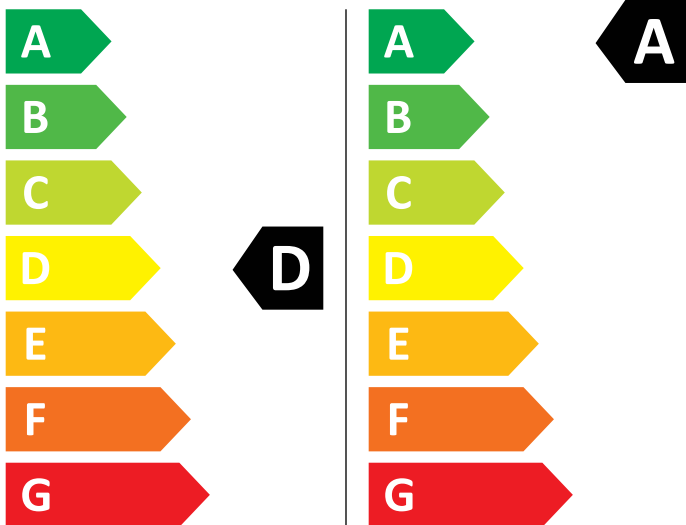

ENERG

AEG

LWR7E70610 914611502

Water consumption: **342 kWh/100**

Water consumption: **53 kWh/100**

7,0 kg

11,0 kg

85 L