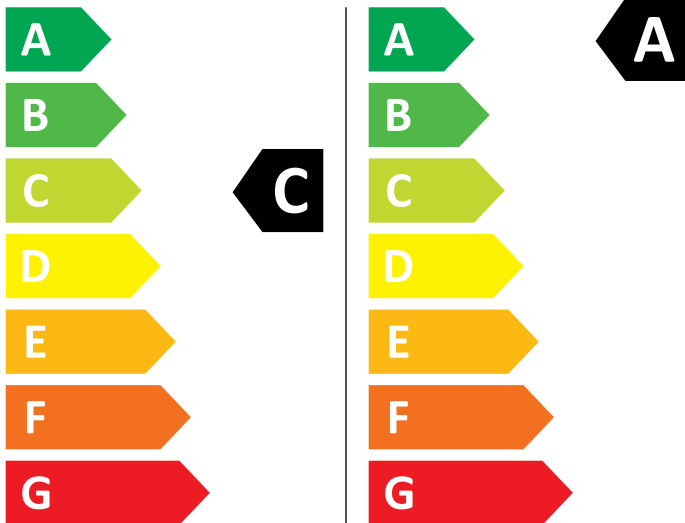

ENERG

AEG

L9WEF80690 914600367

💧 252 kWh/100

💧 49 kWh/100

6,0 kg

9,0 kg

50 L